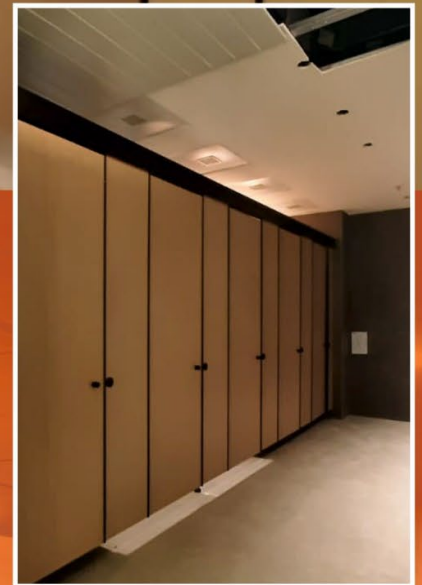

TOP HUNG SERIES

TOP HUNG SERIES

The Top Hung module is a combination of smart design, functionality, and rich aesthetics. The module has no support at the bottom and no floor contact. The toilet cubicle is suspended by a heavy aluminium anodized/powder-coated Top profile.