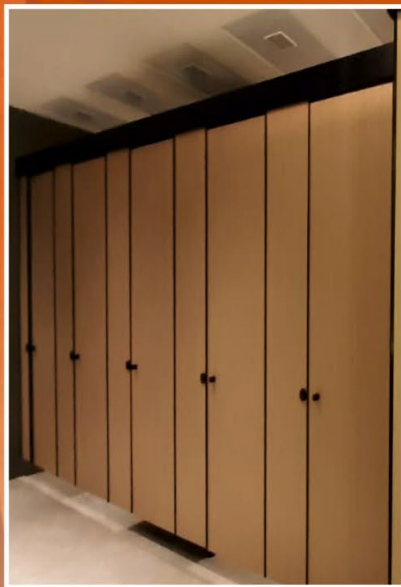

TOP HUNG SERIES

TOP HUNG SERIES

The Top Hung module is a combination of smart design, functionality, and rich aesthetics. The module has no support at the bottom and no floor contact. The toilet cubicle is suspended by a heavy aluminium anodized/powder-coated Top profile.