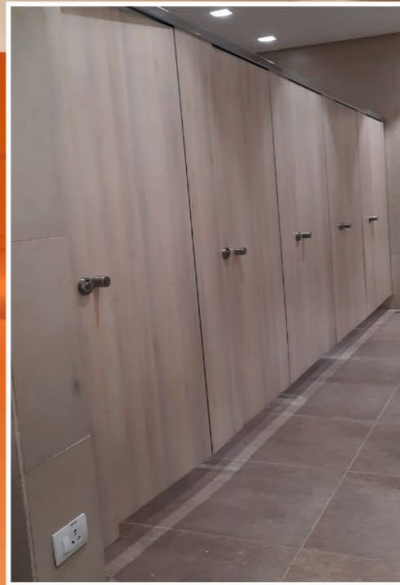

TOP HUNG SERIES

TOP HUNG SERIES

The Top Hung module is a combination of smart design, functionality, and rich aesthetics. The module has no support at the bottom and no floor contact. The toilet cubicle is suspended by a heavy aluminium anodized/powder-coated Top profile.