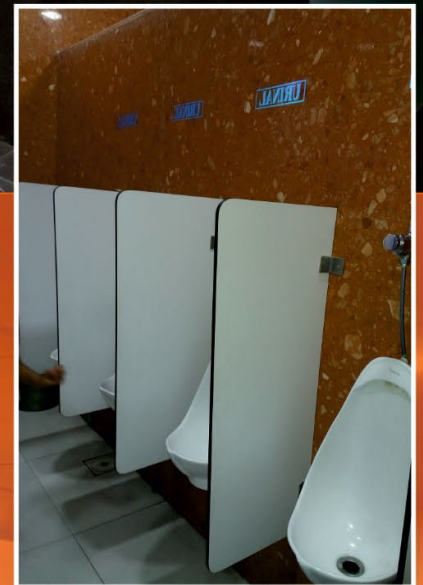

GLASS, HPL URINAL PARTITION

HPL URINAL PARTITION

HPL urinal partitions are important for comfortable and intimate use of urinals. Alsanit offers functional and lightweight urinal screens that are perfect for men's public toilets. They are attached to the wall at a certain height, thus ensuring privacy when using the urinal.