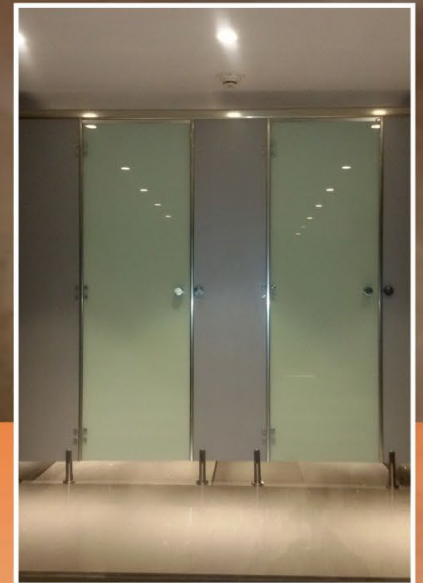

GLASS DOORS SERIES

GLASS DOORS CUBICLE

Glass cubicles available in single or multi cubicle units; A range of bespoke fixings; Minimalist metalwork for frameless glass cubicle doors. A glass shower allows more light in the shower. Frameless glass shower cubicles are much easier to clean and maintain than traditional framed glass doors.